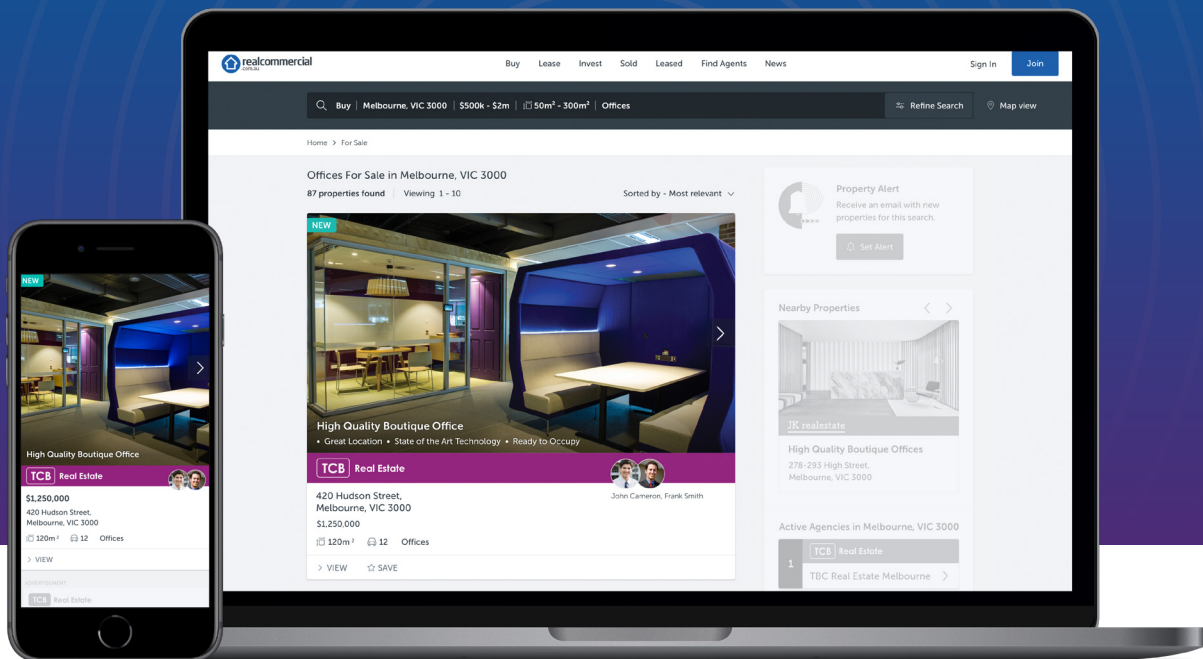

# Introducing Elite Plus All

Increase the chances of your listing  
being seen on the first page

- ✓ Receive on average 14.1 x more enquiries and 9.4 x more listing views than a Basic listing<sup>1</sup>
- ✓ Access to the best rate in market for all listings
- ✓ Take advantage of flexibility in your contract with the ability to downgrade up to 1 in 4 listings<sup>2</sup>
- ✓ Providing additional listing options for lower valued assets<sup>2</sup>
- ✓ Additional agency branding through Similar Properties
- ✓ Elite Plus for Life<sup>3</sup>
- ✓ Property showcase on international platforms
- ✓ Priority on targeted e-alerts
- ✓ Access to Audience Maximiser Gold
- ✓ Access to exclusive Native Ad discount<sup>4</sup>