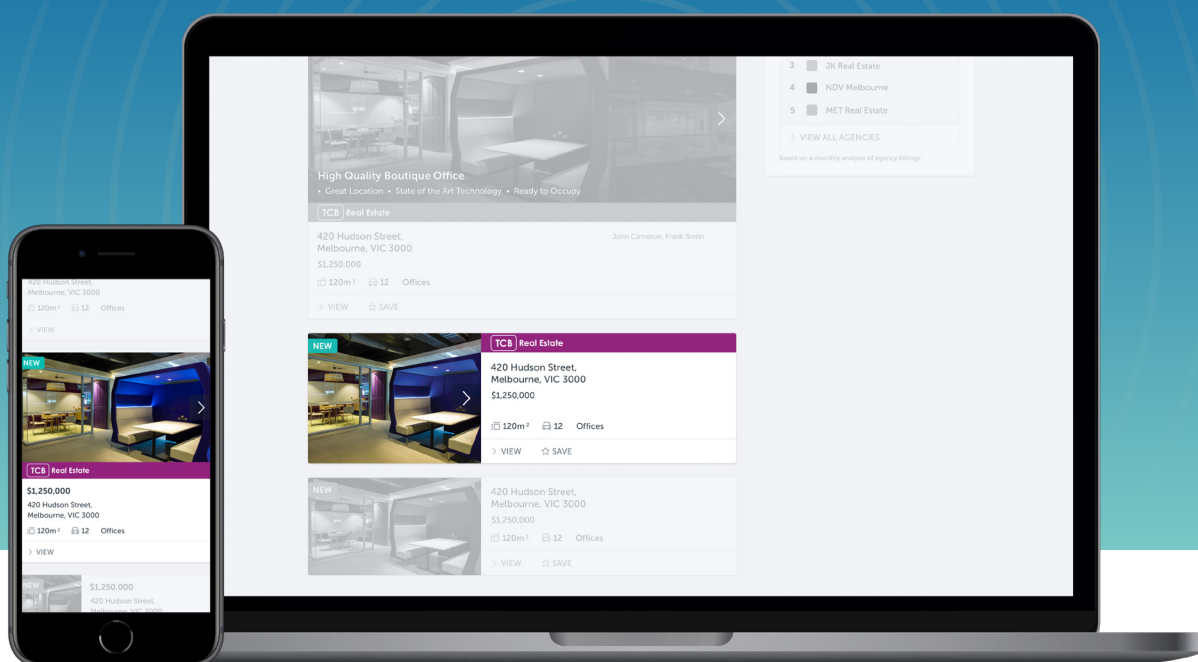

Introducing Enhanced All

It's smart to stand out with a cost-effective Enhanced property listing

- ✓ Receive on average 6.1 x more enquiries and 4 x more listing views than a Basic listing¹
- ✓ Access to the best rate in market for Enhanced listings
- ✓ Enhanced for Life²
- ✓ Discounted rates to upgrade to Elite and Elite Plus

UPGRADE TO ELITE

To maximise your listings performance, upgrade your listing to an Elite to improve your chance of being seen and find the right buyer or tenant, sooner.

1. Data is trended nationally; sourced from REA Internal data for the period of 1 Aug 19 – 31 July 20
2. Listing will appear in the sold/leased section at the same depth tier that was last applicable on the listing

Compare our listing options

	Elite Plus	Elite	Enhanced	Basic
				
Average enquiry per listing ¹	14.1 x more than Basic (highest number of enquiries on site)	8.9 x more than Basic	6.1 x more than Basic	Lowest number of enquiries per listing
Average views per listing ¹	9.4 x more than Basic (highest number of views)	5.5 x more than Basic	4 x more than Basic	Lowest number of views per listing
Priority in search results				
Rotation frequency (days until listing moves back to top position)				 Does not rotate
Listing size				
Extra location		\$880 inc GST		
Lower Valued Asset option				
Unlock ability to purchase retargeting products				
Basic Cap ²				