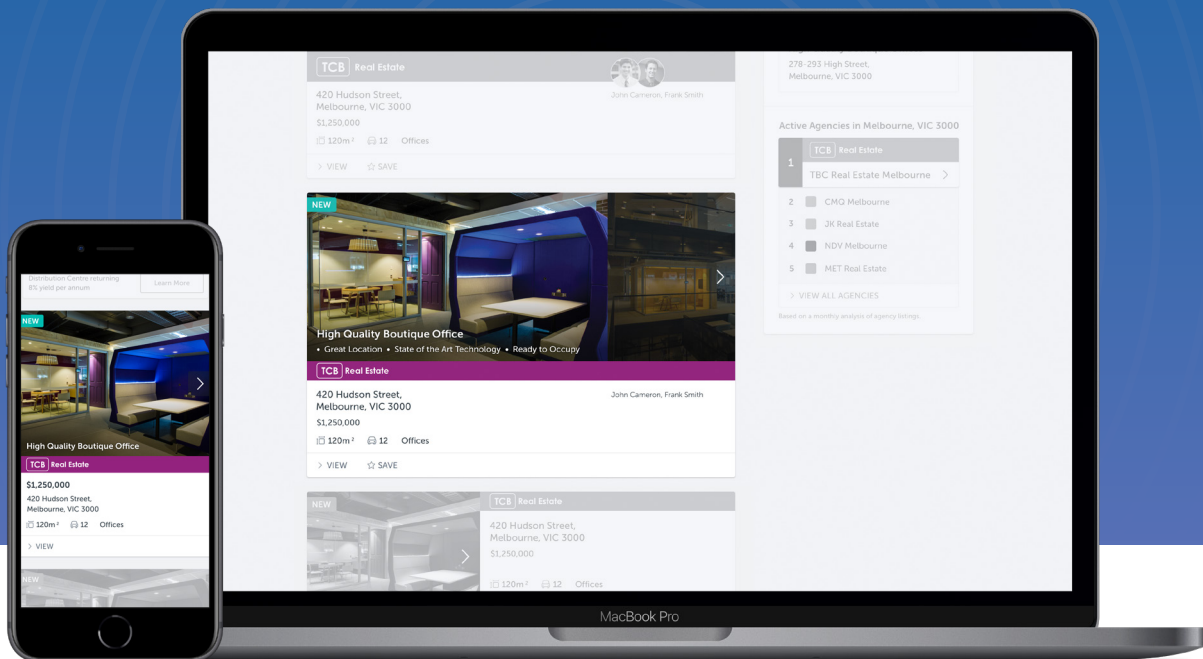

Attract more views on your property with Elite

Place your property in a premium location

- ✓ Appears above all Enhanced and Basic listings but below Elite Plus listings
- ✓ Larger than Enhanced and Basic listings
- ✓ Rotates to the top of other Elite listings every 14 days to keep your listing top of mind
- ✓ Image gallery in search result to help boost engagement
- ✓ Flexibility of a 90, 180 or 365-day campaign

Elite compared

	Elite PLUS	Elite	Enhanced	Basic
				
Average enquiry per listing ¹	14.6 x more than Basic (highest number of enquiries on site)	8.9 x more than Basic	5.8 x more than Basic	Lowest number of enquiries per listing
Average views per listing ¹	9.6 x more than Basic (highest number of views)	5.4 x more than Basic	4.1 x more than Basic	Lowest number of views per listing
Priority in search results				
Rotation frequency (days until listing moves back to top position)				 Does not rotate
Listing size				
Extra location		Extra location available at \$800 excl GST		
Third party advertising				
Unlock ability to purchase retargeting products				